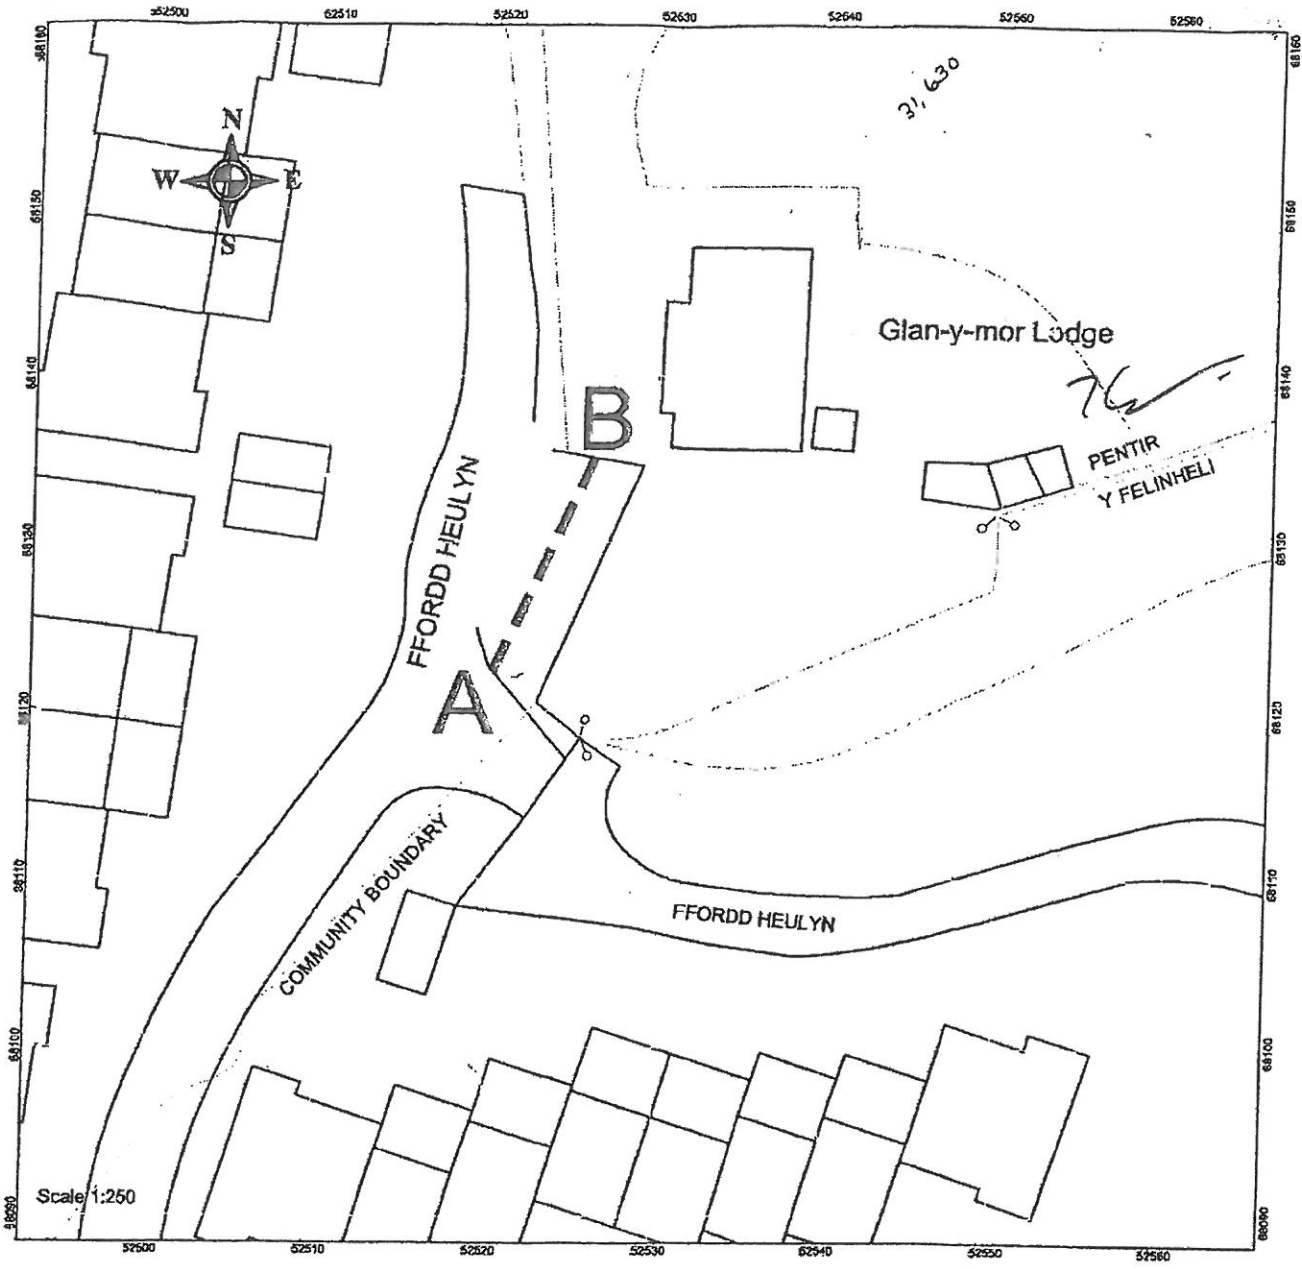

ATODIAD / APPENDIX - 1

- Llwybr troed lw greu
- Footpath to be created

Deddf Prifffyrdd 1980 Adran 26
Gorchymyn creu llwybr cryhoeddus ger
Glan Y Mor Lodge Y Felinheli, yng Nghymuned Pentir

Highways Act 1980 Section 26
Public Path Creation Order for a footpath near
Glan Y Mor Lodge Y Felinheli in the Community of Pentir

Crown Copyright - Cynor Gwynedd - 100023387

Atgynhychi y map hon a Ddwytyddi y Ordnance Survey gyda dim hysbysu o'r Ordnance Survey os ydych chi'n hysbysu i'r Cynor Gwynedd.

This map is reproduced from Ordnance Survey material with the permission of Ordnance Survey on behalf of the Controller of Her Majesty's Stationery Office. Crown Copyright.